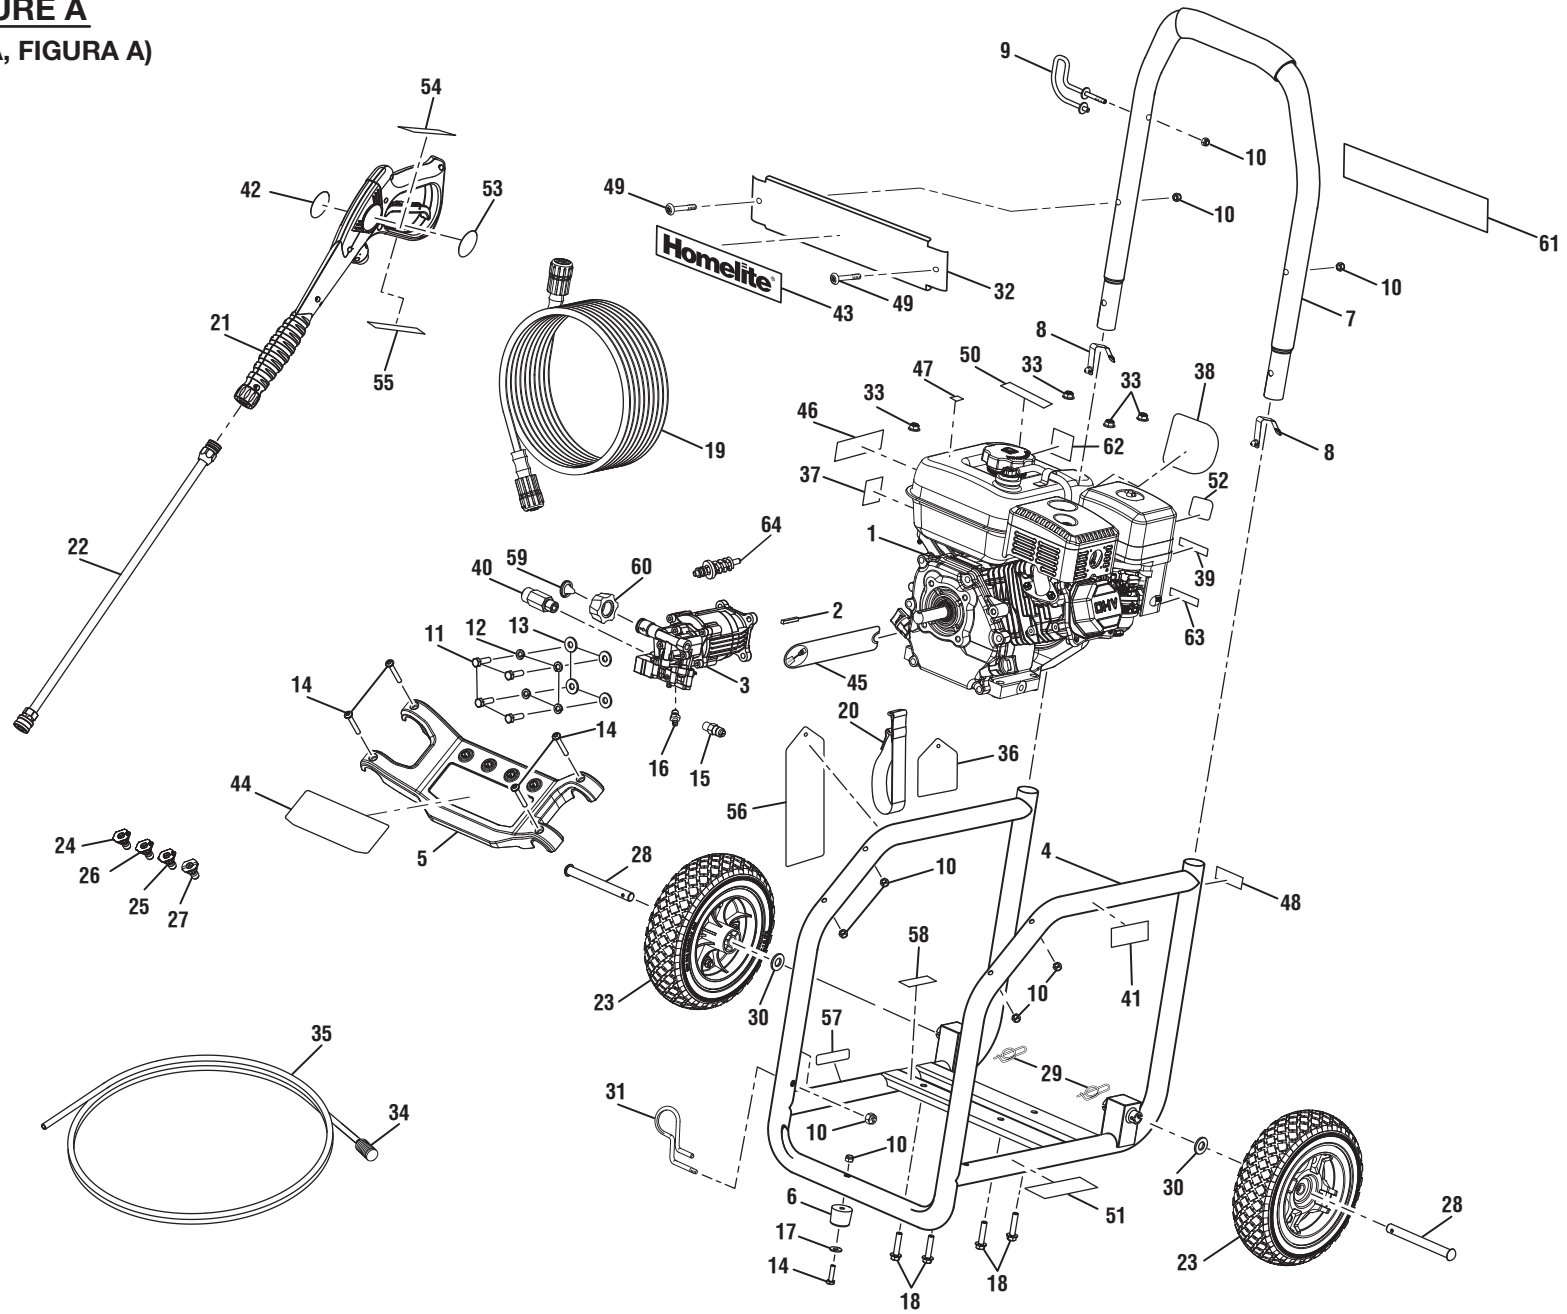

HOMELITE PRESSURE WASHER — MODEL NO. UT80522F

FIGURE A
(FIGURE A, FIGURA A)

HOMELITE PRESSURE WASHER — MODEL NO. UT80522F

The model number will be found on a label attached to the frame. Always mention the model number in all correspondence regarding your **PRESSURE WASHER** or when ordering replacement parts.

FIGURE A PARTS LIST

KEY PART NO. NUMBER	DESCRIPTION	QTY.	KEY PART NO. NUMBER	DESCRIPTION	QTY.	KEY PART NO. NUMBER	DESCRIPTION	QTY.			
1	309591106	Engine (180cc Horizontal Shaft, EPA).....	1	24	308697029	Nozzle, 0°	1	50	940899002	No Oil to Gas Label.....	1
2	678041002	Output Shaft Key (3/16 x 35 mm)	1	25	308700030	Nozzle 40°	1	51	940947003	Combustion Label.....	1
3	308653057	Pump.....	1	26	308699029	Nozzle 25°	1	52	940647084	Choke/Fuel Valve Label.....	1
4	308582044	Main Frame	1	27	308706011	Soap Nozzle	1	53	940654089	Trigger Handle Warning Label (French and Spanish)	1
5	518790009	Nozzle Holder.....	1	28	620599019	Axle	2	54	940654084	Warning Label	1
6	570554002	Rubber Foot	1	29	678899006	Hitch Pin.....	2	55	940786006	Wand Label (Max Rating)	1
7	308638039	Handle Assembly (Inc. Key No. 8).....	1	30	638275002	Washer (1/2 in.)	2	56	940473002	Danger Hangtag	1
8	308421005	Lock Button w/Spring Clip.....	2	31	678243012	Wand Holder (Lower).....	1	57	940517007	Lubricant Label	1
9	308316005	Wand Holder (Upper)	1	32	678973001	Front Panel.....	1	58	940889004	Dip Stick Label	1
10	678016006	Lock Nut (1/4-20)	9	33	678774001	Lock Nut (M8 x 1.25).....	4	59	308662001	Filter Screen	1
11	661557011	Bolt (5/16-24 x 27 mm, Hex Hd.).....	4	34	308103015	Filter	1	60	310993001	Inlet Tube.....	1
12	638678001	Lock Washer (5/16 in.).....	4	35	561399003	Chemical Siphon Tube	1	61	940617102	Quick Start Label	1
13	638675005	Washer (5/16 in.)	4	36	961039005	Nozzle Instructions Hangtag	1	62	941613004	Squeeze Trigger Label.....	1
14	661503013	Screw (1/4-20 x 2.0 in., Torx)	5	37	940708018	Engine Label (On-Off).....	1	63	941709001	Fuel On/Off Label	1
15	678169004	Thermal Release Valve	1	38	940633019	Recoil Label.....	1	64	310924003	Unloader Valve Assembly.....	1
16	308452002	Detergent Suction Kit.....	1	39	940647083	Choke Label	1	Not Shown:			
17	638128004	Washer (1/4 in.)	1	40	308862003	Outlet Tube.....	1	990000520	Operator's Manual.....	1	
18	661505005	Bolt (M8 x 36 mm, Hex Flange Hd.)	4	41	940680027	Hot Surface Label	1	990000522	Quick Reference Guide	1	
19	308835006	Hose	1	42	940786016	Trigger Handle Logo Label.....	1	120900147	Pump Protector (4 oz., Not Included).....	1	
20	310801001	Hook and Loop Strap.....	1	43	940748005	Homelite Label	1	987823001	Pump Protector (12 oz., Not Included).....	1	
21	308760019	Trigger Handle.....	1	44	940779071	Performance Label.....	1	120900148	Fuel Stabilizer (Not Included) ...	1	
22	308506006	Extension Wand	1	45	940753025	Add Oil Label.....	1	*	High Altitude Kit 1 (Not Included).....	1	
23	308451018	Wheel Assembly (10 in. x 3 in.).....	2	46	940894004	Danger Label.....	1	*	High Altitude Kit 2 (Not Included).....	1	
				47	940872003	E85 Label	1				
				48	940324014	Homelite Inquiries Label.....	1				
				49	661503014	Screw (1/4-20 x 43 mm, Torx T-30).....	2				

* If you intend to operate this product at an altitude of more than 3000 ft above sea level,
please call 1-800-242-4672 to obtain one of our high altitude kits.